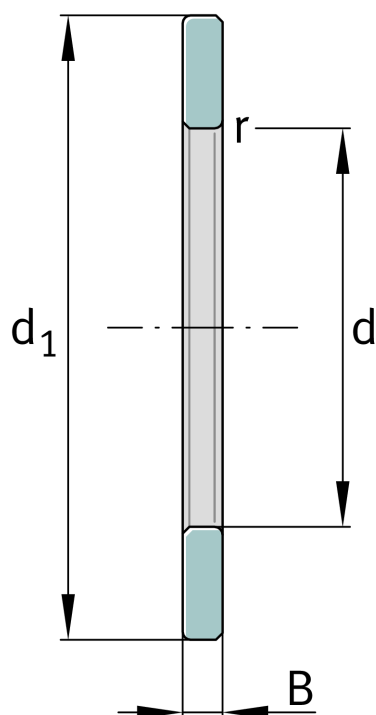

**WS81108**

Shaft locating washer

Schaeffler ID:  
0000252830000Axial cylindrical roller bearings 811, single  
direction, comprising K811, GS, WS

## Technical information

**Main Dimensions & Performance Data**

d	40 mm	Bore diameter
d <sub>1</sub>	60 mm	Lip diameter shaft washer
B	3.5 mm	Height shaft washer
	40 g	Weight

**Mounting dimensions**

r <sub>min</sub>	0.6 mm	minimum chamfer dimension
------------------	--------	---------------------------